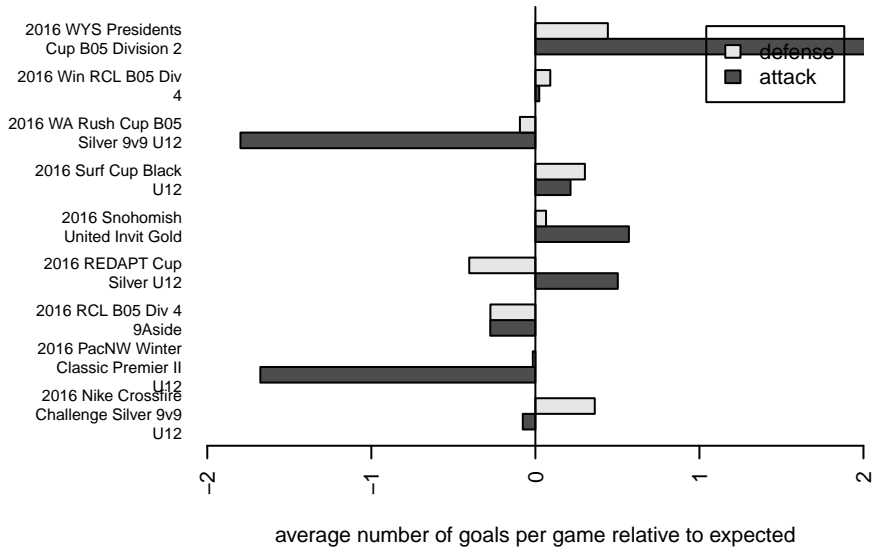

Performance relative to 13 month average