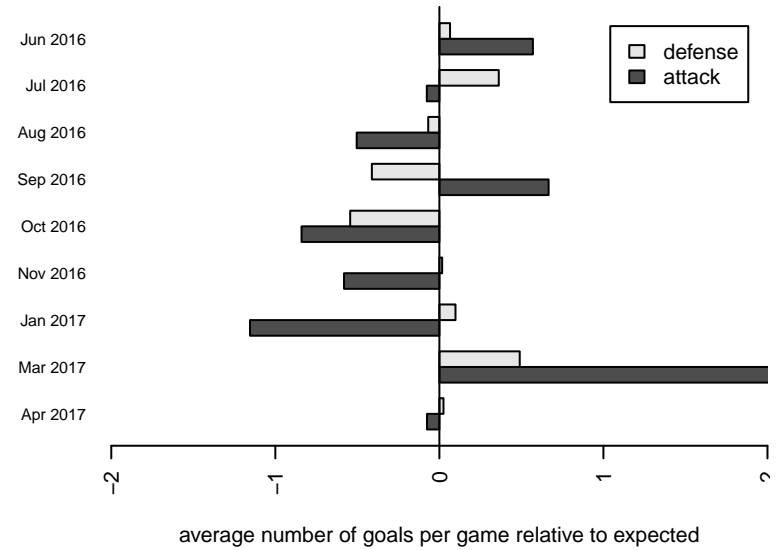

Performance relative to 13 month average