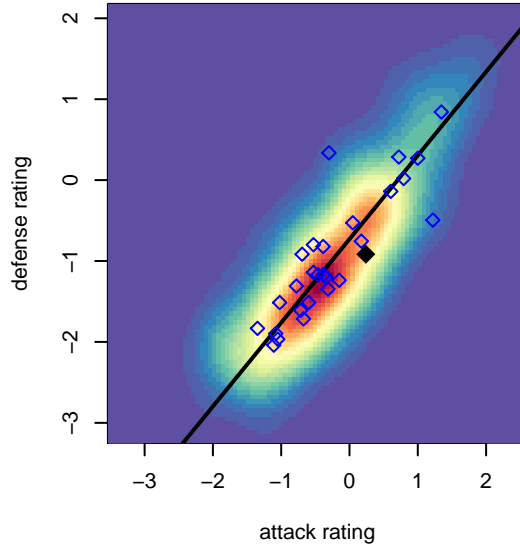

2016 PacNW Winter Classic Premier II U12

2016 Win RCL B05 Div 4

2016 WYS Presidents Cup B05 Division 2

**attack and defense variance (black dot)
relative to other teams
and top 10 in region**

**attack and defense rating
relative to others at age
and all opponents in last 13 months**