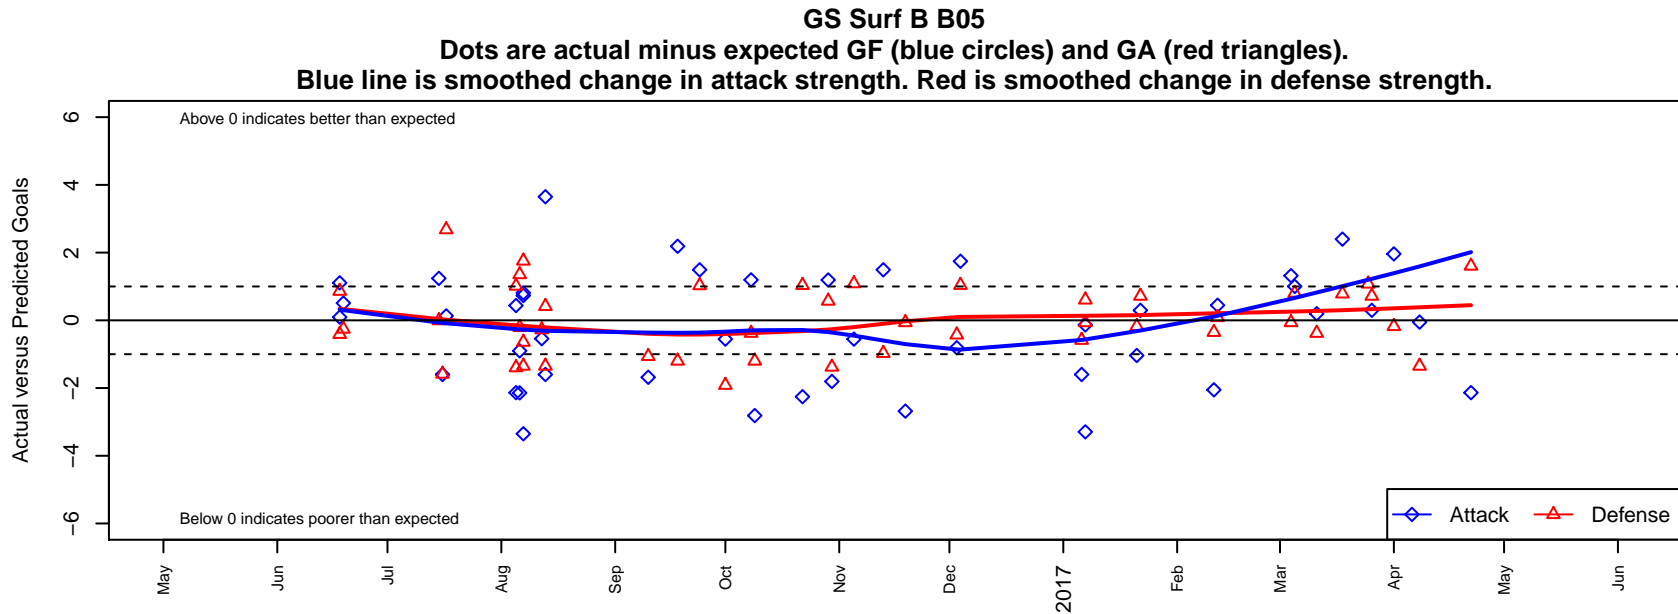

**attack and defense variance (black dot)
relative to other teams
and top 10 in region**

**attack and defense rating
relative to others at age
and all opponents in last 13 months**

GS Surf B B05

GS Surf

Bothel, WA

B05 total strength=703

attack=1.27 defense=0.4

fall league = RCL B05 Div 4 9Aside

spr league = Win RCL B05 Div 4

alt names used:

GREATER SEATTLE SURF GS SURF B05 B (

GS Surf B05 B

GREATER SEATTLE SURF GS SURF B05 B (

GREATER SEATTLE SURFGS SURF B05 B

GS SURF B 05A (WA)

GREATER SEATTLE SURF GS SURF B05 B (

Greater Seattle Surf B05 B

GS Surf B05 B

GS Surf B05 B

Venues played:

2016 Snohomish United Invt Gold

2016 Nike Crossfire Challenge Silver 9v9 U12

2016 WA Rush Cup B05 Silver 9v9 U12

2016 Surf Cup Black U12

2016 REDAPT Cup Silver U12

2016 RCL B05 Div 4 9Aside

2016 PacNW Winter Classic Premier II U12

2016 Win RCL B05 Div 4

2016 WYS Presidents Cup B05 Division 2