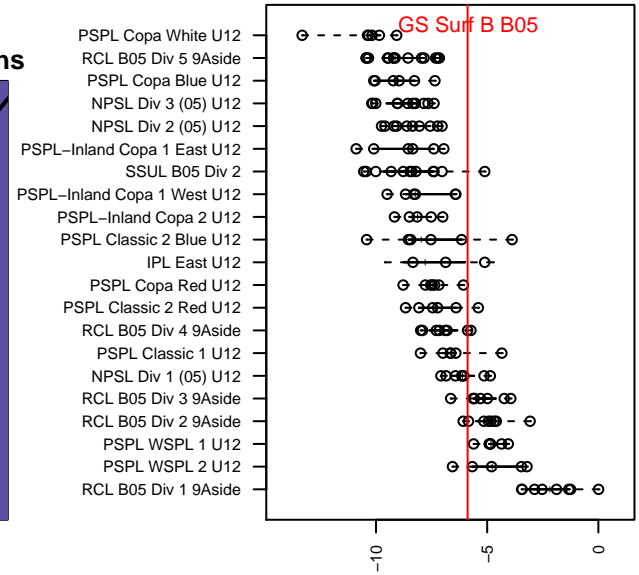

2016 PacNW Winter Classic Premier II U12

2016 Win RCL B05 Div 4

2016 WYS Presidents Cup B05 Division 2

**attack and defense variance (black dot)
relative to other teams
and top 10 in region**

**attack and defense rating
relative to others at age
and all opponents in last 13 months**